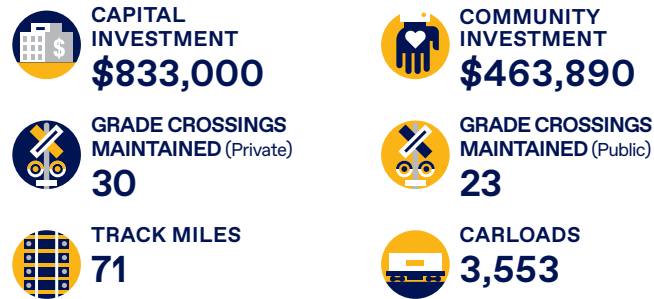

DISTRICT OF COLUMBIA

Advancing America

CSX delivers innovative freight transportation solutions that move America forward - safely, efficiently, reliably and sustainably. We connect businesses and communities across our far-reaching rail network to the world marketplace, creating jobs and strengthening the economy.

*Does not include employees of subsidiary companies

Operations

MAJOR COMMODITIES	AGRICULTURE AND FOOD	AUTOMOTIVE	CHEMICALS	COAL	INTERMODAL	METALS AND EQUIPMENT	MINERALS	PAPER AND FOREST PRODUCTS	PHOSPHATES AND FERTILIZERS
SHIPPED BY VOLUME	0%	0%	0%	0%	0%	100%	0%	0%	0%
RECEIVED BY VOLUME	0%	0%	16%	0%	0%	84%	0%	0%	0%